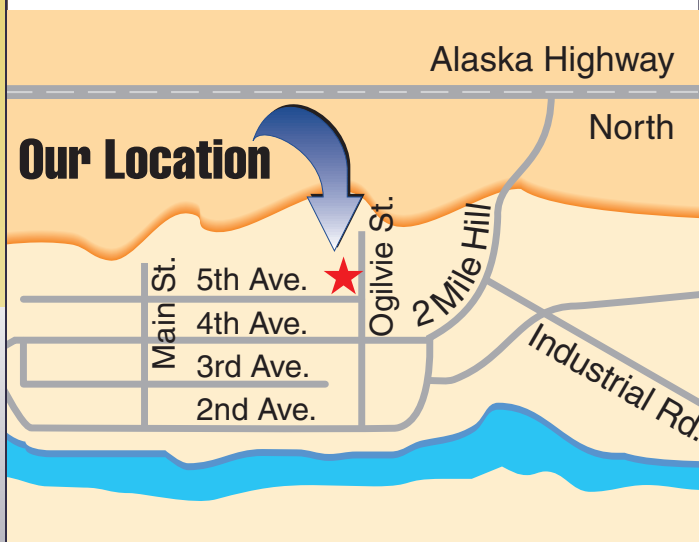

WHITEHORSE

ENVIRO LUBE

15 MINUTE
OIL CHANGE

NO
APPOINTMENT
NECESSARY

**Located on the corner
of 5th Ave & Ogilvie St**

Ph 668-LUBE (668-5823)

WHITEHORSE

ENVIROLUBE

**Drive In – Drive Thru Bays
For All Sizes of Autos & RVs**

We feature:

Mobil 1 and

**Return this brochure
for a \$2.00 discount
on an oil change!**